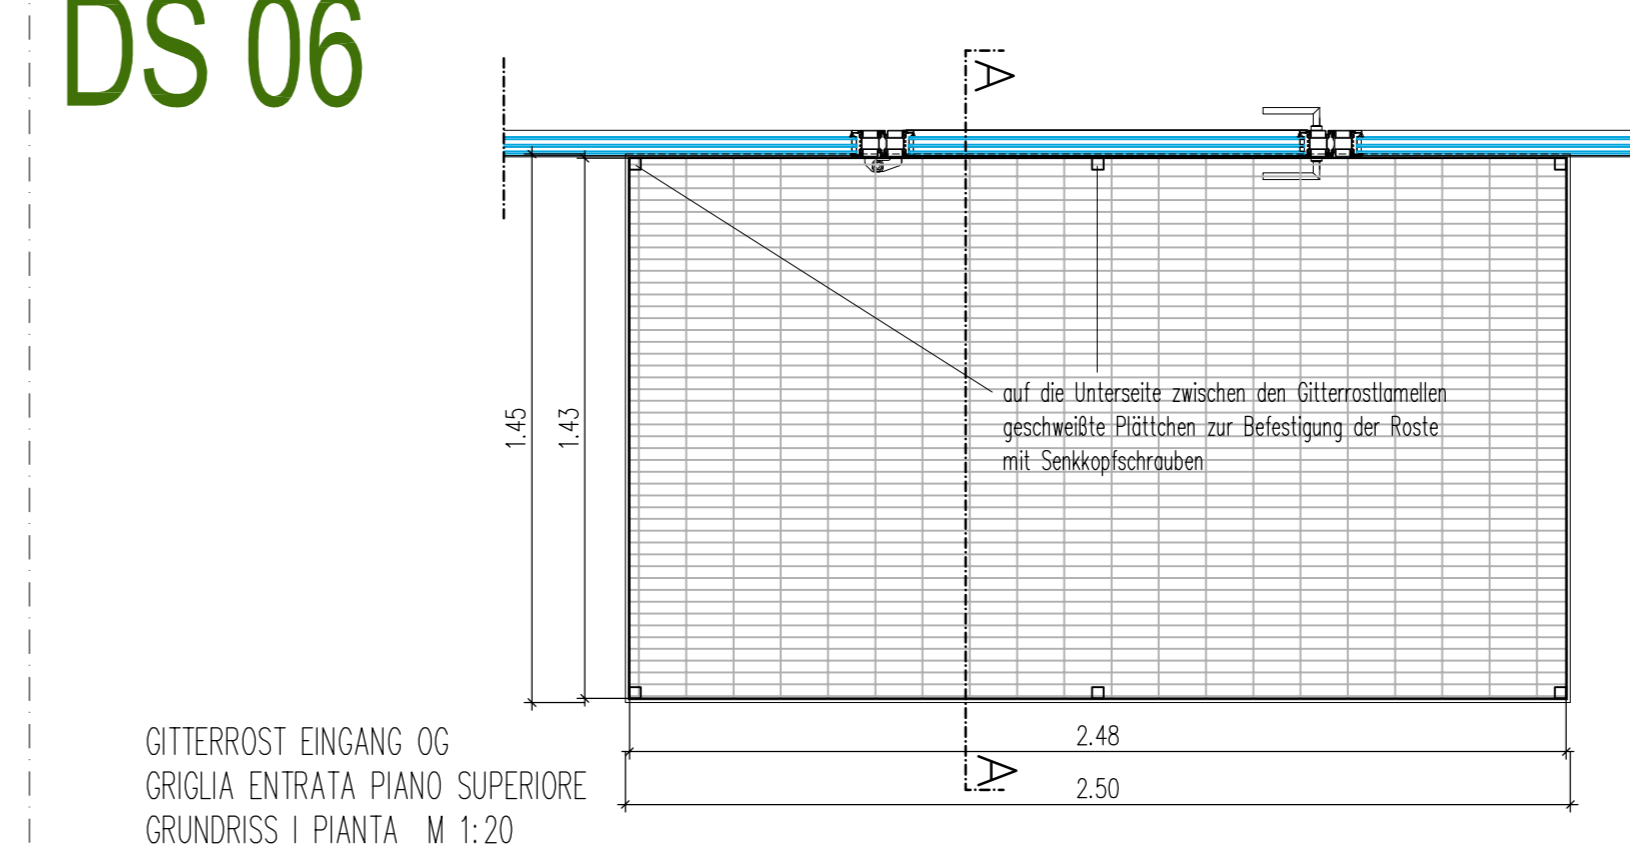

DS 06

Table with columns for material codes (DK, UK, VB, RL, DL, F, U, H, PH, SH, DKTFB, DKRD, UKRD), descriptions (e.g., 'GRAUWÄSCHE - LUCE NETTA VAND'), and symbols. Includes a small legend for 'D 03' and 'P. 12/25'.